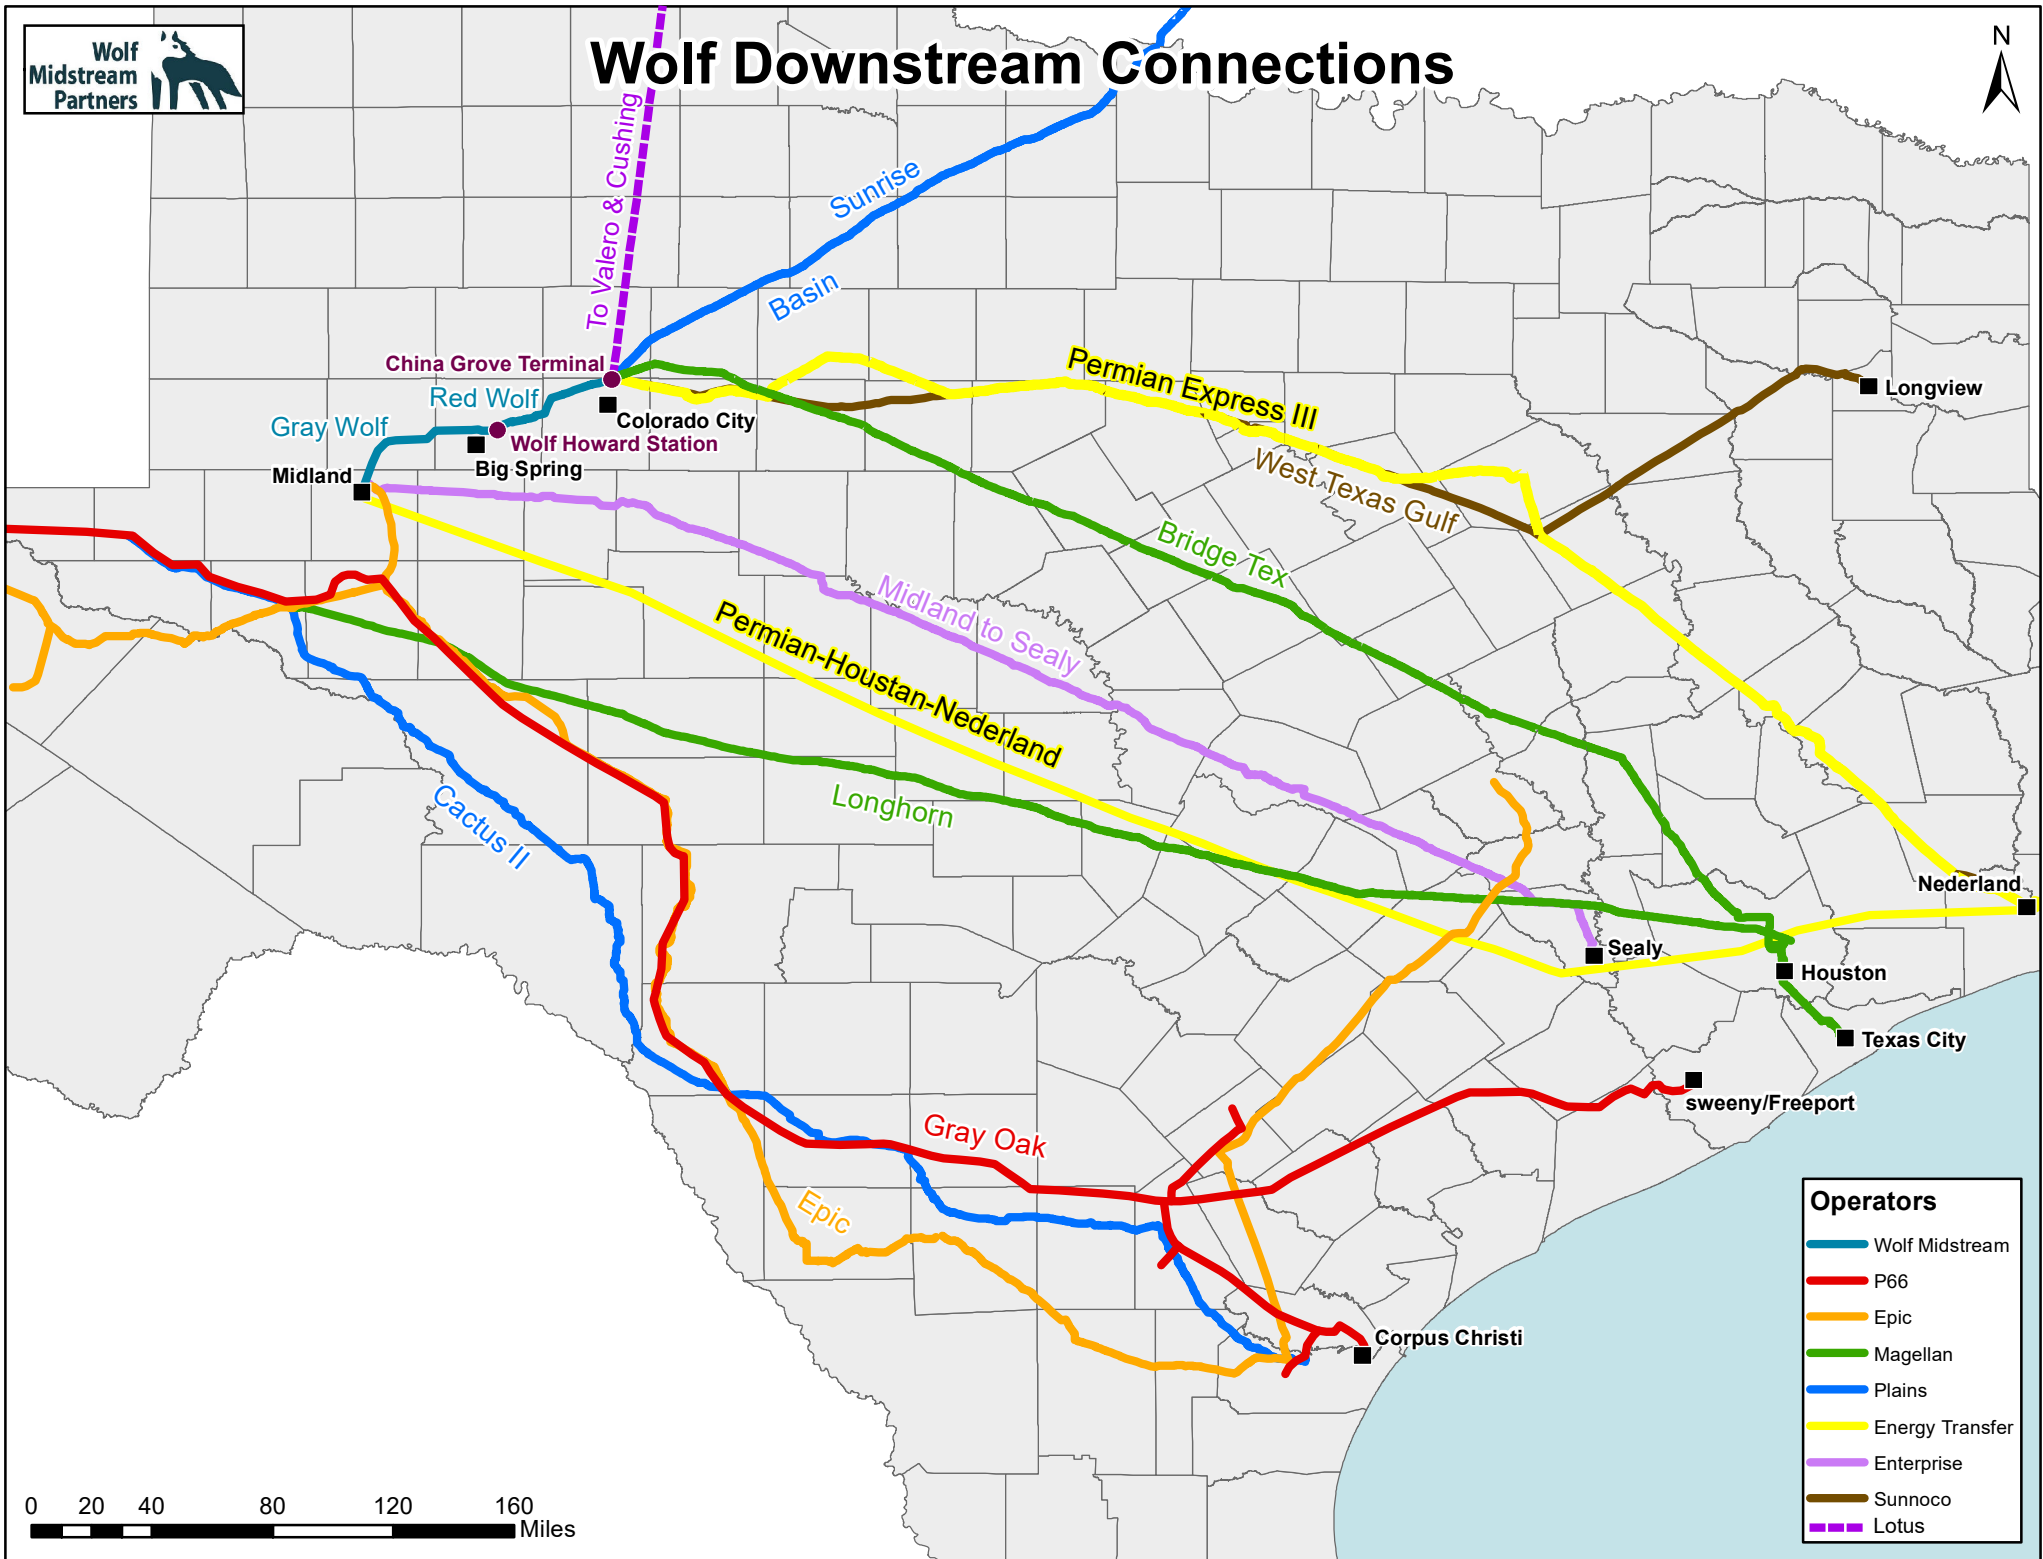

# Wolf Downstream Connections

Operators	
	Wolf Midstream
	P66
	Epic
	Magellan
	Plains
	Energy Transfer
	Enterprise
	Sunnoco
	Lotus